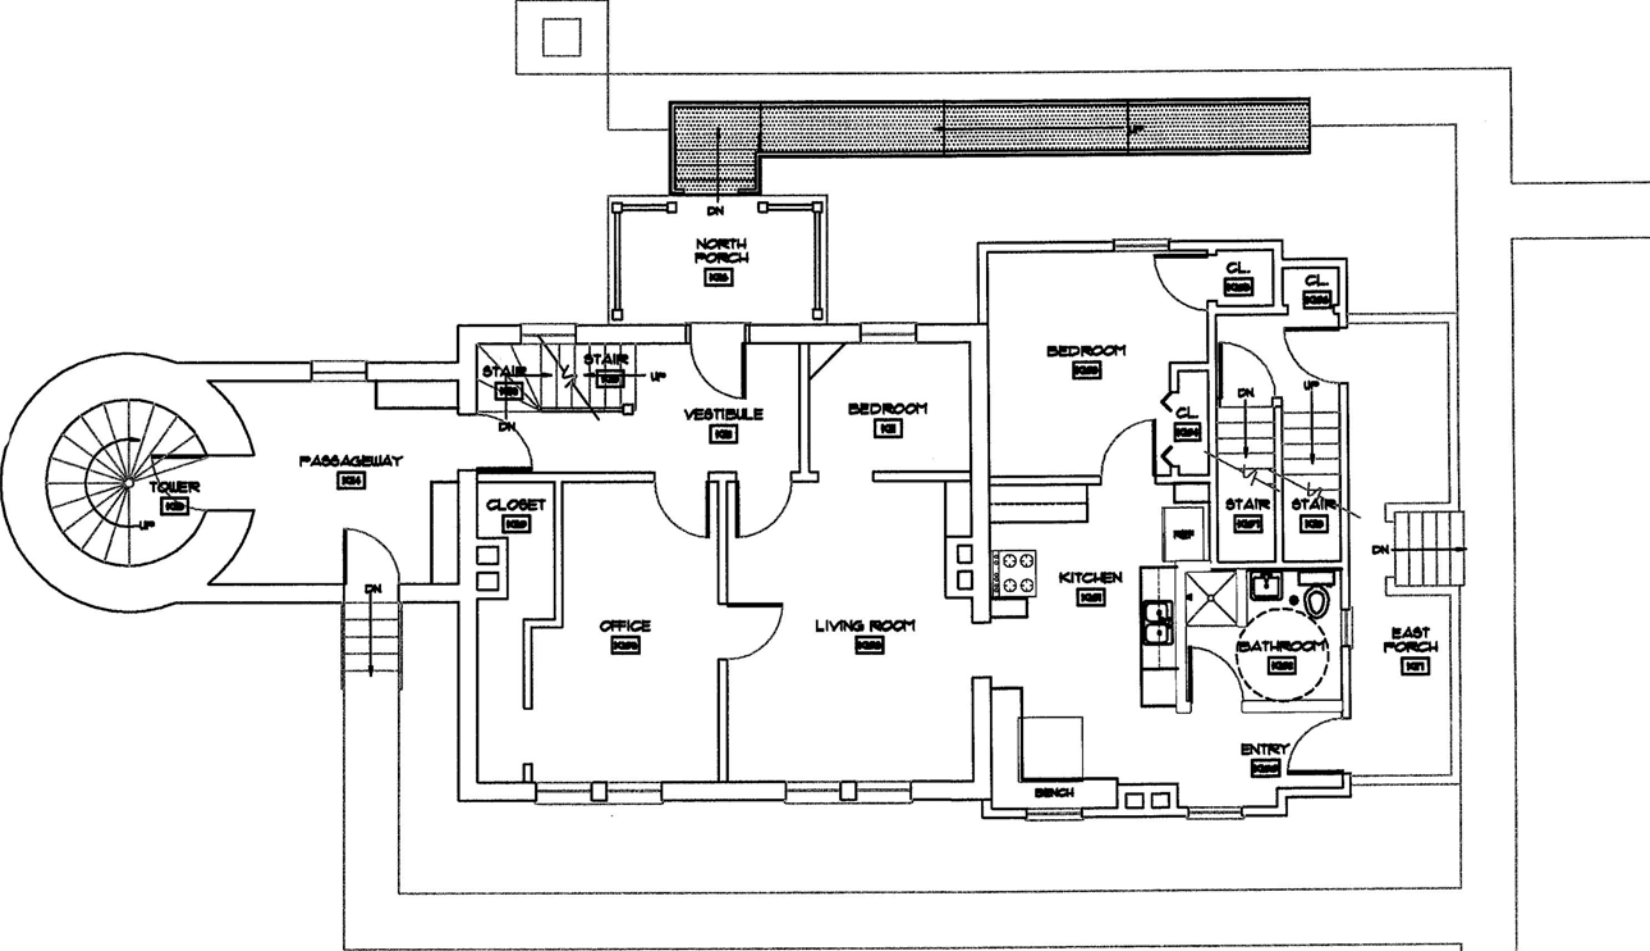

Beaver Island Light Station
Basement and First Floor Plan, 2003

KEEPERS DWELLING
BASEMENT FLOOR PLAN

SCALE = NONE

KEEPERS DWELLING
FIRST FLOOR PLAN

SCALE = NONE